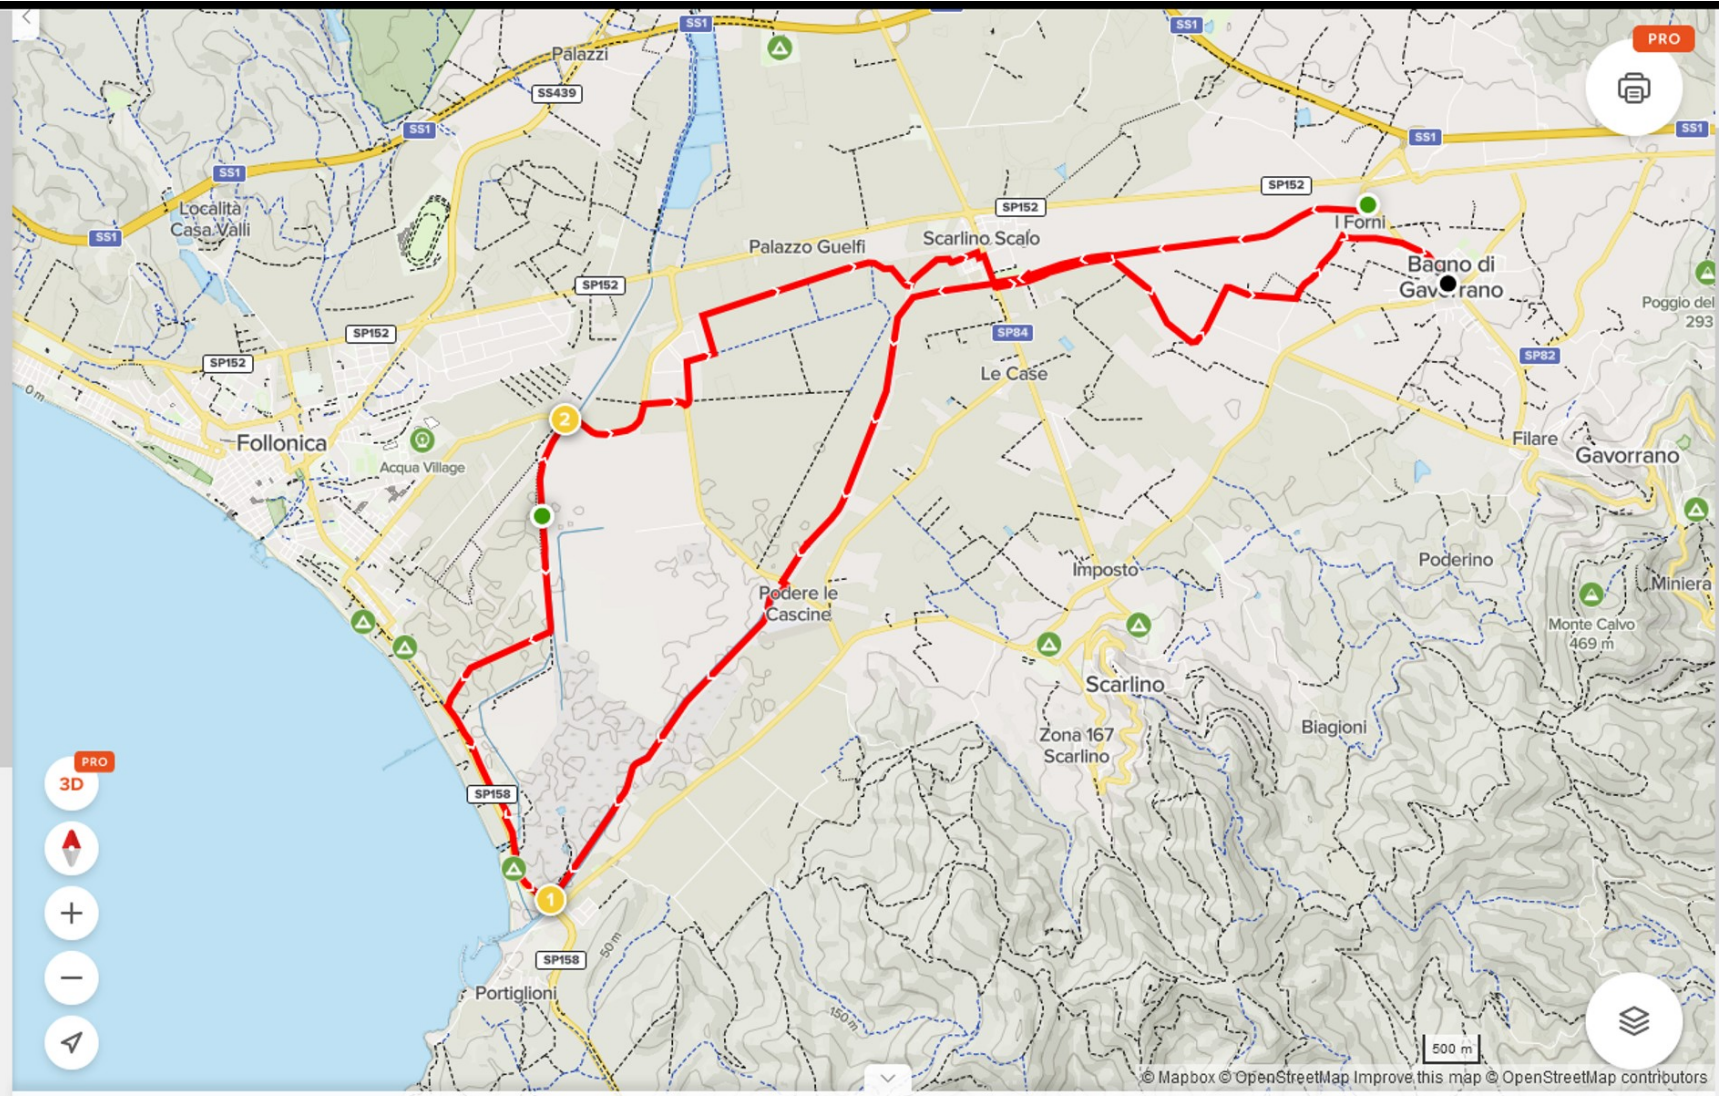

September 27, 2021 • Mountain Biking

ESCURSIONE 16 OTTOBRE PATTO DI FIUME

Escursione su sentiero fluviale

Total Distance **26.28 km** Elevation Gain **160 m**

Route 1 Distance **10.72 km** Elevation Gain **48 m**

Route 2 Distance **10.44 km** Elevation Gain **84 m**

Route 3 Distance **4.22 km** Elevation Gain **24 m**

Route 4 Distance **0.90 km** Elevation Gain **4 m**

3D
↑
+
-
↻

© Mapbox © OpenStreetMap Improve this map © OpenStreetMap contributors